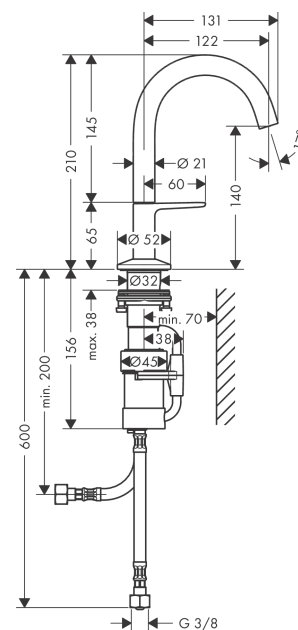

### product features

- consists of: Basin mixer, waste set
- ComfortZone 140
- projection: 122 mm
- spout height: 140 mm
- spray type: Normal spray
- maximum flow rate at 3 bar: 5 l/min
- Select cartridge with temperature control
- temperature limitation adjustable
- suitable for continuous flow water heaters
- push-open waste set G 1/4
- material waste set: metal
- connection type: G 3/8 connections
- connection dimension: DN15
- cold water in middle position

### Scale drawing

**AXOR One**  
**Basin mixer Select 140 with push-open waste set**  
Surfaces: **Polished Brass** Article Number: **48010930**