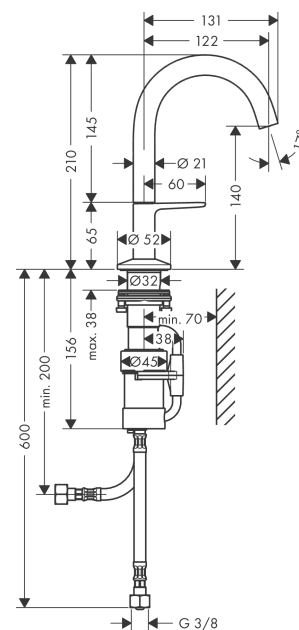

AXOR One
Basin mixer Select 140 with push-open waste set
 Surfaces: **Brushed Red Gold** Article Number: **48010310**

product features

- consists of: Basin mixer, waste set
- ComfortZone 140
- projection: 122 mm
- spout height: 140 mm
- spray type: Normal spray
- maximum flow rate at 3 bar: 5 l/min
- Select cartridge with temperature control
- temperature limitation adjustable
- suitable for continuous flow water heaters
- push-open waste set G 1/4
- material waste set: metal
- connection type: G 3/8 connections
- connection dimension: DN15
- cold water in middle position

Technology

Design awards

Certificates

Product image

Scale drawing

AXOR One
Basin mixer Select 140 with push-open waste set
 Surfaces: **Brushed Red Gold** Article Number: **48010310**

Flowchart