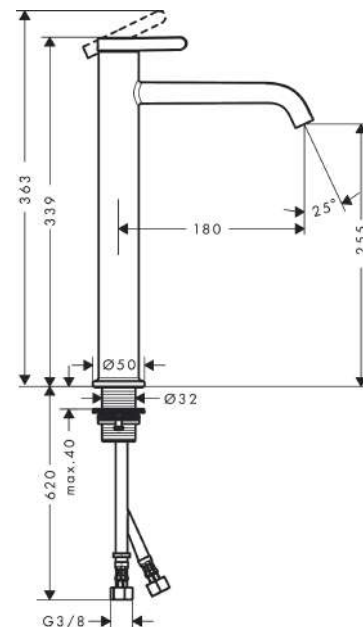

AXOR One
Single lever basin mixer 260 with lever handle for wash bowls with waste set
 Surfaces: **Stainless Steel Optic** Article Number: **48002800**

product features

- consists of: single lever basin mixer, waste set
- ComfortZone 260
- projection: 180 mm
- spout height: 255 mm
- spray type: normal spray
- maximum flow rate at 3 bar: 5 l/min
- ceramic cartridge
- temperature limitation adjustable
- suitable for continuous flow water heaters
- non-closing waste set
- material waste set: metal
- connection type: G 3/8 connections
- connection dimension: DN15

Technology

Design awards

Certificates

Product image

Scale drawing

AXOR One
Single lever basin mixer 260 with lever handle for wash bowls with waste set
Surfaces: **Stainless Steel Optic** Article Number: **48002800**