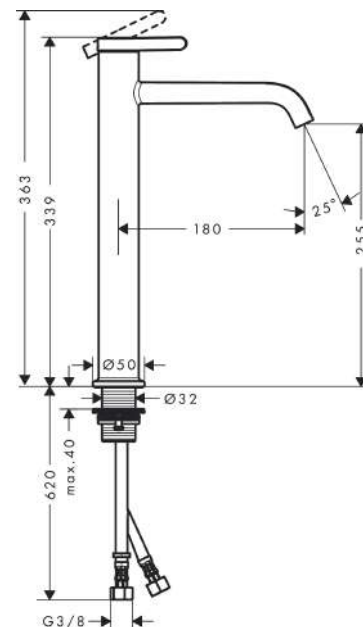

### product features

- consists of: single lever basin mixer, waste set
- ComfortZone 260
- projection: 180 mm
- spout height: 255 mm
- spray type: normal spray
- maximum flow rate at 3 bar: 5 l/min
- ceramic cartridge
- temperature limitation adjustable
- suitable for continuous flow water heaters
- non-closing waste set
- material waste set: metal
- connection type: G 3/8 connections
- connection dimension: DN15

### Scale drawing

**AXOR One**  
**Single lever basin mixer 260 with lever handle for wash bowls with waste set**  
Surfaces: **Polished Red Gold** Article Number: **48002300**