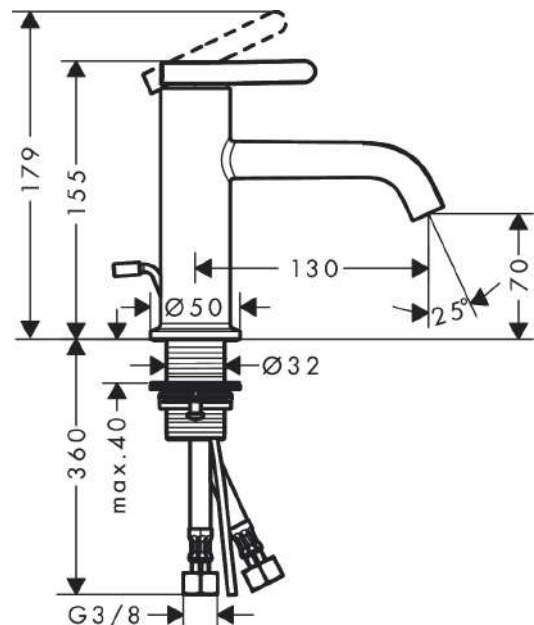

AXOR One

Single lever basin mixer 70 with lever handle and pop-up waste set

Surfaces: **Polished Gold Optic** Article Number: **48000990**

product features

- consists of: single lever basin mixer, waste set
- ComfortZone 70
- projection: 130 mm
- spout height: 70 mm
- spray type: normal spray
- maximum flow rate at 3 bar: 5 l/min
- ceramic cartridge
- temperature limitation adjustable
- suitable for continuous flow water heaters
- pop-up waste set G 1¼
- material waste set: metal
- connection type: G ¾ connections
- connection dimension: DN15

Technology

Design awards

Certificates

Product image

Scale drawing

AXOR One
Single lever basin mixer 70 with lever handle and pop-up waste set
Surfaces: **Polished Gold Optic** Article Number: **48000990**

Flowchart