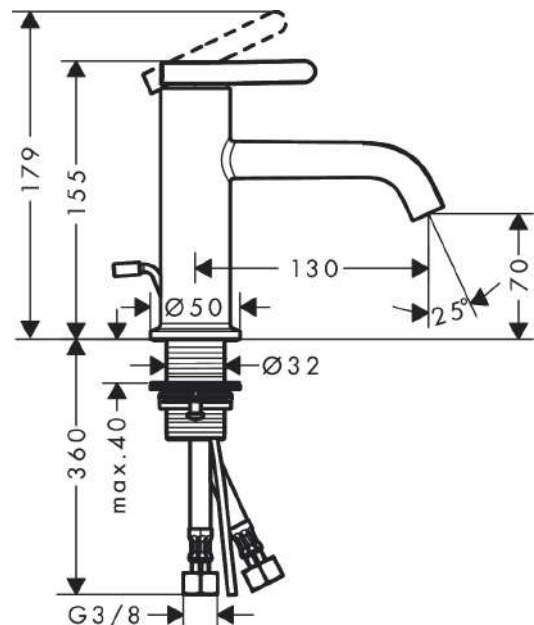

AXOR One

Single lever basin mixer 70 with lever handle and pop-up waste set

Surfaces: **Polished Brass** Article Number: **48000930**

product features

- consists of: single lever basin mixer, waste set
- ComfortZone 70
- projection: 130 mm
- spout height: 70 mm
- spray type: normal spray
- maximum flow rate at 3 bar: 5 l/min
- ceramic cartridge
- temperature limitation adjustable
- suitable for continuous flow water heaters
- pop-up waste set G 1¼
- material waste set: metal
- connection type: G ¾ connections
- connection dimension: DN15

Technology

Design awards

Certificates

Product image

Scale drawing

AXOR One
Single lever basin mixer 70 with lever handle and pop-up waste set
 Surfaces: **Polished Brass** Article Number: **48000930**

Flowchart