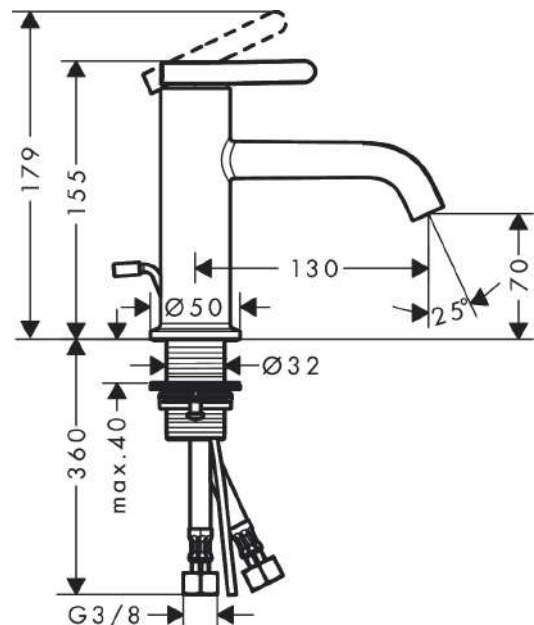

AXOR One

Single lever basin mixer 70 with lever handle and pop-up waste set

Surfaces: **Polished Nickel** Article Number: **48000830**

product features

- consists of: single lever basin mixer, waste set
- ComfortZone 70
- projection: 130 mm
- spout height: 70 mm
- spray type: normal spray
- maximum flow rate at 3 bar: 5 l/min
- ceramic cartridge
- temperature limitation adjustable
- suitable for continuous flow water heaters
- pop-up waste set G 1¼
- material waste set: metal
- connection type: G ¾ connections
- connection dimension: DN15

Technology

Design awards

Certificates

Product image

Scale drawing

AXOR One
Single lever basin mixer 70 with lever handle and pop-up waste set
Surfaces: **Polished Nickel** Article Number: **48000830**

Flowchart