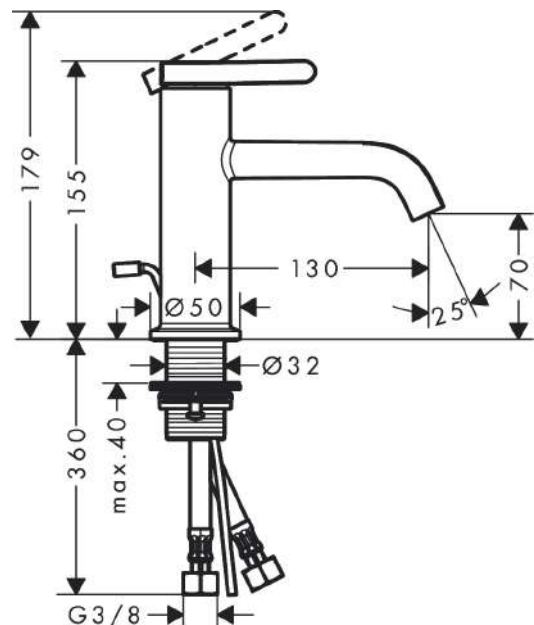

AXOR One

Single lever basin mixer 70 with lever handle and pop-up waste set

Surfaces: **Stainless Steel Optic** Article Number: **48000800**

product features

- consists of: single lever basin mixer, waste set
- ComfortZone 70
- projection: 130 mm
- spout height: 70 mm
- spray type: normal spray
- maximum flow rate at 3 bar: 5 l/min
- ceramic cartridge
- temperature limitation adjustable
- suitable for continuous flow water heaters
- pop-up waste set G 1¼
- material waste set: metal
- connection type: G ¾ connections
- connection dimension: DN15

Technology

Design awards

Certificates

Product image

Scale drawing

AXOR One
Single lever basin mixer 70 with lever handle and pop-up waste set
Surfaces: **Stainless Steel Optic** Article Number: **48000800**