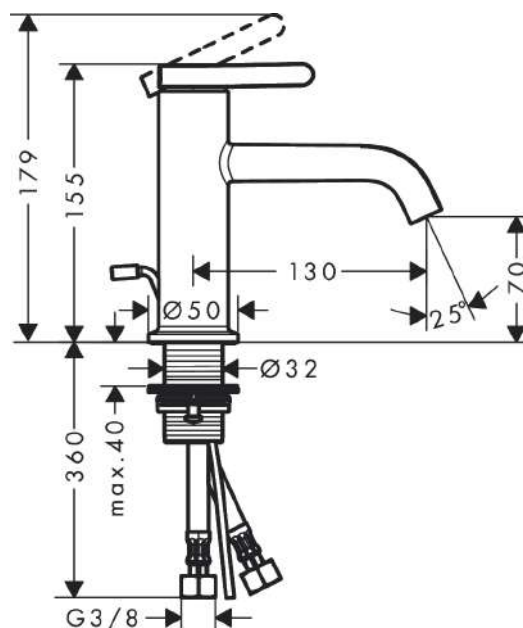

#### product features

- consists of: single lever basin mixer, waste set
- ComfortZone 70
- projection: 130 mm
- spout height: 70 mm
- spray type: normal spray
- maximum flow rate at 3 bar: 5 l/min
- ceramic cartridge
- temperature limitation adjustable
- suitable for continuous flow water heaters
- pop-up waste set G 1¼
- material waste set: metal
- connection type: G ¾ connections
- connection dimension: DN15

#### Scale drawing

**AXOR One**  
**Single lever basin mixer 70 with lever handle and pop-up waste set**  
Surfaces: **Brushed Red Gold** Article Number: **48000310**