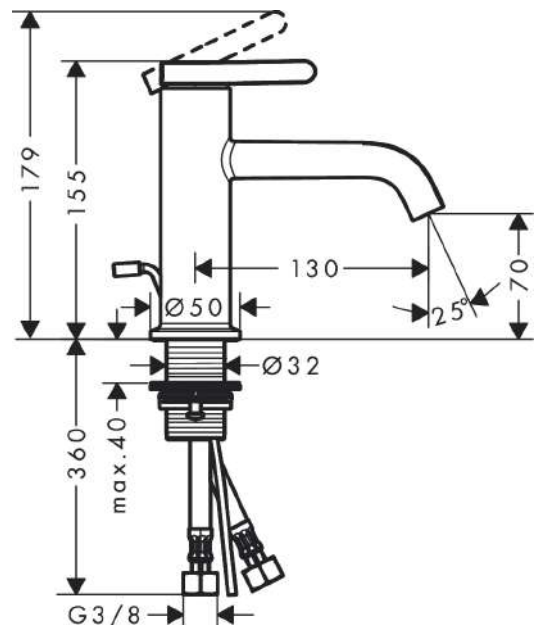

#### product features

- consists of: single lever basin mixer, waste set
- ComfortZone 70
- projection: 130 mm
- spout height: 70 mm
- spray type: normal spray
- maximum flow rate at 3 bar: 5 l/min
- ceramic cartridge
- temperature limitation adjustable
- suitable for continuous flow water heaters
- pop-up waste set G 1¼
- material waste set: metal
- connection type: G ¾ connections
- connection dimension: DN15

#### Scale drawing

**AXOR One**  
**Single lever basin mixer 70 with lever handle and pop-up waste set**  
 Surfaces: **Brushed Gold Optic**    Article Number: **48000250**