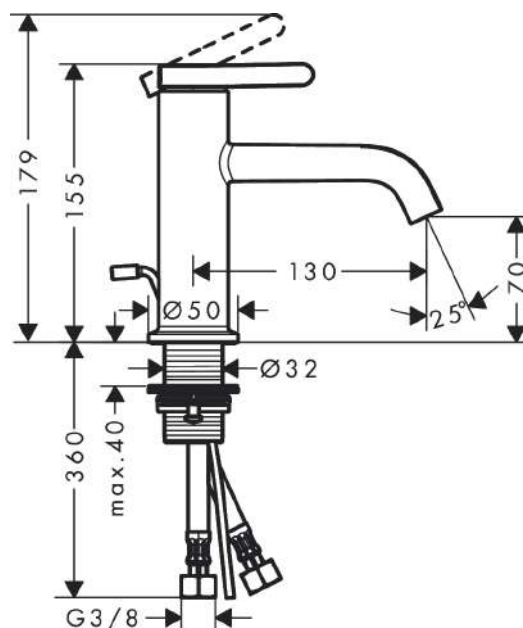

AXOR One

Single lever basin mixer 70 with lever handle and pop-up waste set

Surfaces: **Brushed Bronze** Article Number: **48000140**

product features

- consists of: single lever basin mixer, waste set
- ComfortZone 70
- projection: 130 mm
- spout height: 70 mm
- spray type: normal spray
- maximum flow rate at 3 bar: 5 l/min
- ceramic cartridge
- temperature limitation adjustable
- suitable for continuous flow water heaters
- pop-up waste set G 1¼
- material waste set: metal
- connection type: G ¾ connections
- connection dimension: DN15

Technology

Design awards

Certificates

Product image

Scale drawing

AXOR One
Single lever basin mixer 70 with lever handle and pop-up waste set
Surfaces: **Brushed Bronze** Article Number: **48000140**

Flowchart