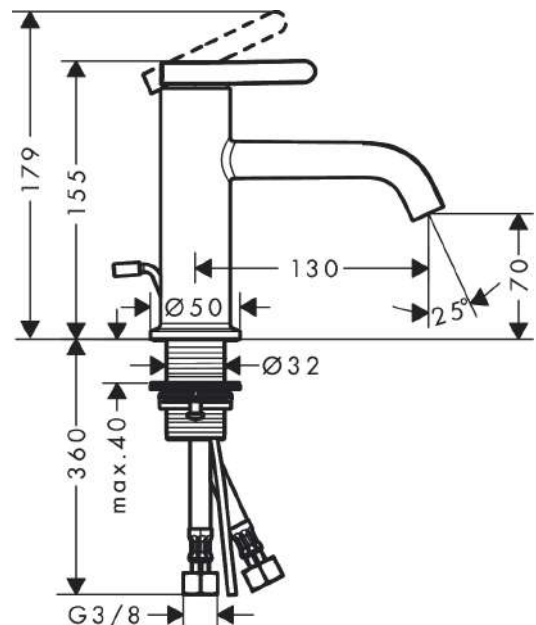

AXOR One

Single lever basin mixer 70 with lever handle and pop-up waste set

Surfaces: **Polished Chrome** Article Number: **48000020**

product features

- consists of: single lever basin mixer, waste set
- ComfortZone 70
- projection: 130 mm
- spout height: 70 mm
- spray type: normal spray
- maximum flow rate at 3 bar: 5 l/min
- ceramic cartridge
- temperature limitation adjustable
- suitable for continuous flow water heaters
- pop-up waste set G 1¼
- material waste set: metal
- connection type: G ¾ connections
- connection dimension: DN15

Technology

Design awards

Certificates

Product image

Scale drawing

AXOR One
Single lever basin mixer 70 with lever handle and pop-up waste set
Surfaces: **Polished Chrome** Article Number: **4800020**

Flowchart