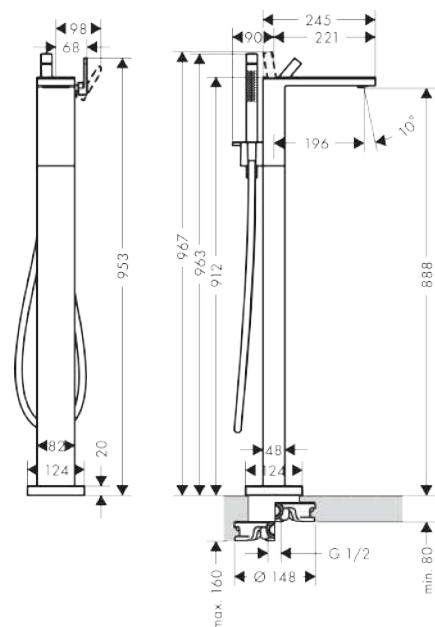

AXOR MyEdition
Single lever bath mixer floor-standing without plate
 Surfaces: Art. no. : **47442950**

product features

- Consists of: Floor-standing single lever bath mixer, baton hand shower, shower hose, shower holder
- designed to run 2 outlets
- spout 196 mm long
- Spray type mixer: normal spray
- Spray type hand shower: Rain, Mono
- Maximum flow rate (at 3 bar): 20 l/min
- Flow rate for bath spout (at 3 bar): 20 l/min
- Flow rate of hand shower (at 3 bar): 13 l/min
- Ceramic cartridge
- Maximum temperature can be adjusted on installation
- diverter with automatic resetting
- Non-return valve
- Noise class: I
- Connection type: basic set
- Min. operating pressure: 1 bar
- Max. operating pressure: 10 bar

Article Details

Price excl. VAT £ 3,424.00

Technology

Product image

Scale drawing

AXOR MyEdition
Single lever bath mixer floor-standing without plate
 Surfaces: Art. no. : **47442950**

Flowchart