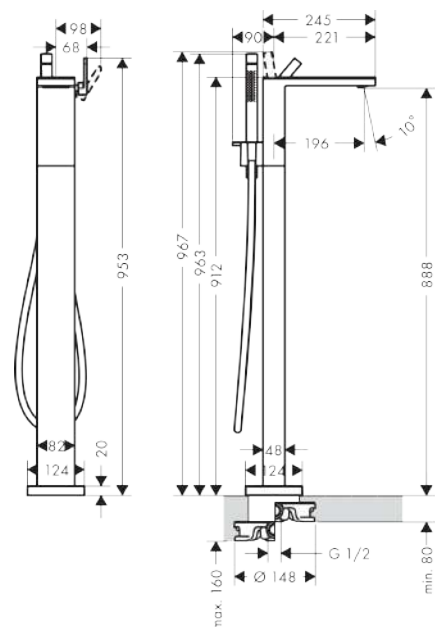

Scale drawing