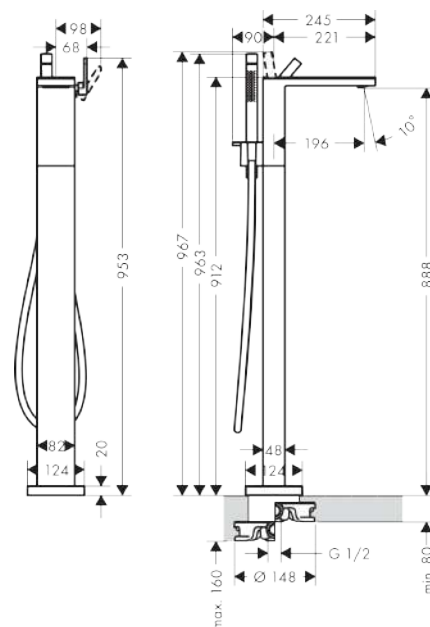

AXOR MyEdition
Single lever bath mixer floor-standing without plate
 Surfaces: Art. no. : **47442800**

product features

- Consists of: Floor-standing single lever bath mixer, baton hand shower, shower hose, shower holder
- designed to run 2 outlets
- spout 196 mm long
- Spray type mixer: normal spray
- Spray type hand shower: Rain, Mono
- Maximum flow rate (at 3 bar): 20 l/min
- Flow rate for bath spout (at 3 bar): 20 l/min
- Flow rate of hand shower (at 3 bar): 13 l/min
- Ceramic cartridge
- Maximum temperature can be adjusted on installation
- diverter with automatic resetting
- Non-return valve
- Noise class: I
- Connection type: basic set
- Min. operating pressure: 1 bar
- Max. operating pressure: 10 bar

Article Details

Price excl. VAT £ 3,424.00

Technology

Product image

Scale drawing

AXOR MyEdition
Single lever bath mixer floor-standing without plate
 Surfaces: Art. no. : **47442800**

Flowchart