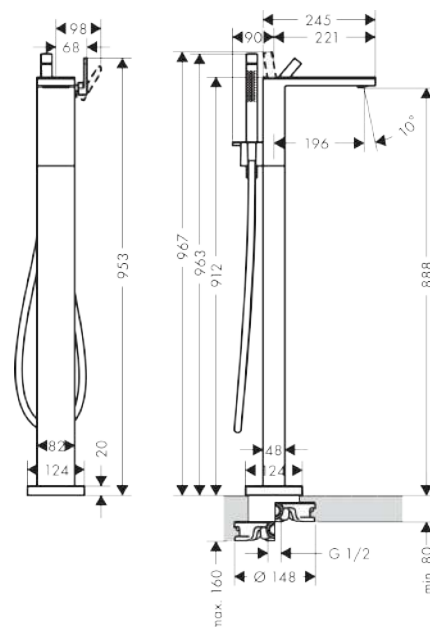

Scale drawing