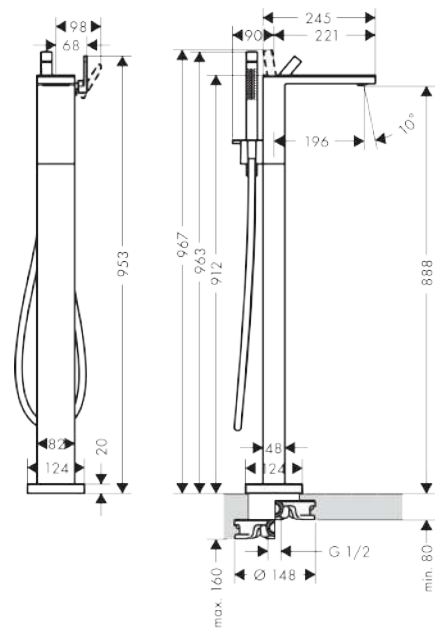

AXOR MyEdition
Single lever bath mixer floor-standing without plate
 Surfaces: Art. no. : **47442020**

product features

- Consists of: Floor-standing single lever bath mixer, baton hand shower, shower hose, shower holder
- designed to run 2 outlets
- spout 196 mm long
- Spray type mixer: normal spray
- Spray type hand shower: Rain, Mono
- Maximum flow rate (at 3 bar): 20 l/min
- Flow rate for bath spout (at 3 bar): 20 l/min
- Flow rate of hand shower (at 3 bar): 13 l/min
- Ceramic cartridge
- Maximum temperature can be adjusted on installation
- diverter with automatic resetting
- Non-return valve
- Noise class: I
- Connection type: basic set
- Min. operating pressure: 1 bar
- Max. operating pressure: 10 bar

Article Details

Price excl. VAT £ 3,424.00

Technology

Product image

Scale drawing

AXOR MyEdition
Single lever bath mixer floor-standing without plate
 Surfaces: Art. no. : **47442020**

Flowchart