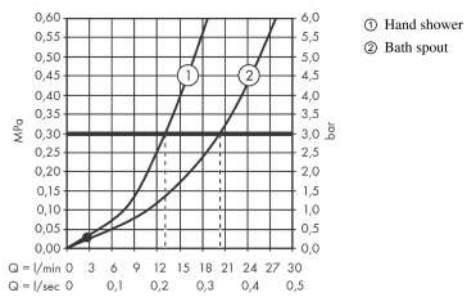

AXOR MyEdition
Single lever bath mixer floor-standing
Surfaces: Art. no. : **47440000**

Flowchart