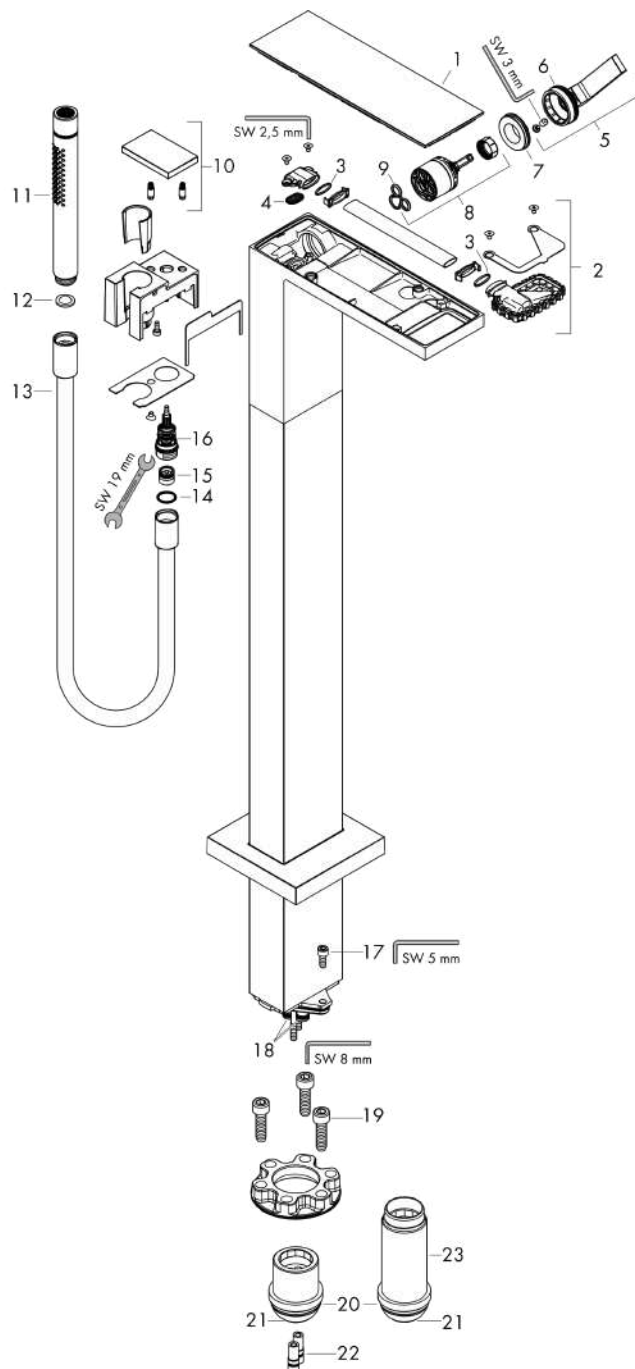

## Exploded Drawing

Year of production: >10/18

**AXOR MyEdition**  
**Single lever bath mixer floor-standing**  
 Surfaces: Art. no. : **47440000**

## Spare part list

Year of production: >10/18

Pos.		Art. no.	Price	PU
1	cover	47901000	-	1
2	spray former	93376000	-	1
3	O-ring 13x1,5	98475000	-	1
4	filter packing	93378000	-	1
5	handle	93361000	-	1
6	O-ring 35x1,5	92114000	-	1
7	nut	93363000	-	1
8	cartridge, assy	93185000	-	1
9	seal	95008000	-	1
10	diverter knob	93362000	-	1
11	handshower	28532000	-	1
12	filter packing	94246000	-	1
13	shower hose 1,25 m	28282000	-	1
14	seal	98058000	-	1
15	non return valve	97980000	-	1
16	selector	97978000	-	1
17	hexagon socket screw M6x16	92857000	-	1
18	O-ring 9x1,5	98117000	-	1
19	hexagon socket screw M10x35	97670000	-	1
20	O-ring 44x2,5	98162000	-	1
21	O-ring 29x3	98371000	-	1
22	O-ring 7x2	98419000	-	1
23	extension set 60 mm	97686000	-	1
a	concealed item	10452180	-	1