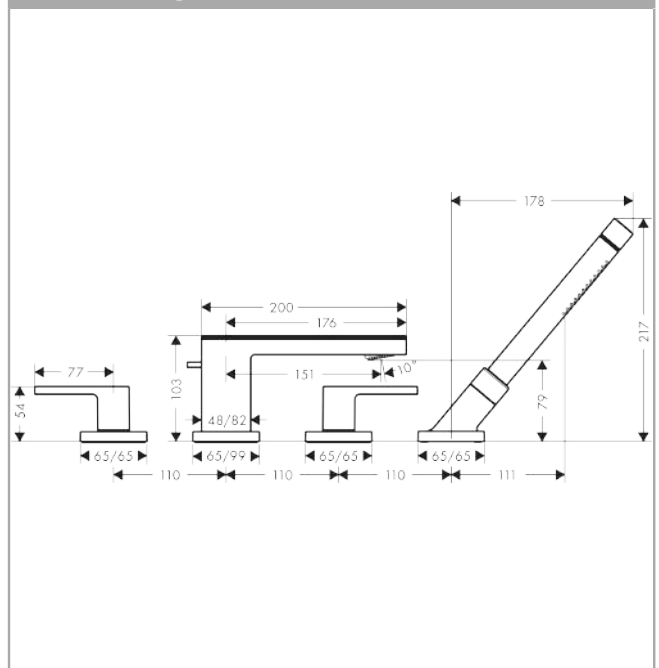

**AXOR MyEdition**  
**4-hole rim-mounted bath mixer without plate**  
 Surfaces: Art. no. : 47432820

**product features**

- Consists of: 4-hole rim-mounted bath mixer, baton hand shower, shower holder
- designed to run 2 outlets
- spout 151 mm long
- Spray type mixer: normal spray
- Spray type hand shower: Rain, Mono
- Maximum pull-out length of hand shower: 1.10 m
- Maximum flow rate (at 3 bar): 22 l/min
- Flow rate for bath spout (at 3 bar): 22 l/min
- Flow rate of hand shower (at 3 bar): 16 l/min
- ceramic shut-off cartridges hot/cold 90°
- diverter with automatic resetting
- Noise class: I
- Connection type: basic set
- Min. operating pressure: 1 bar
- Max. operating pressure: 10 bar
- Kiwa UK 1909703

**Article Details**

Price excl. VAT £ 2,260.40

**Technology**

**Certificates**

**kiwa**

**Product image**

**Scale drawing**

**AXOR MyEdition**  
**4-hole rim-mounted bath mixer without plate**  
 Surfaces: Art. no. : **47432820**

## Flowchart