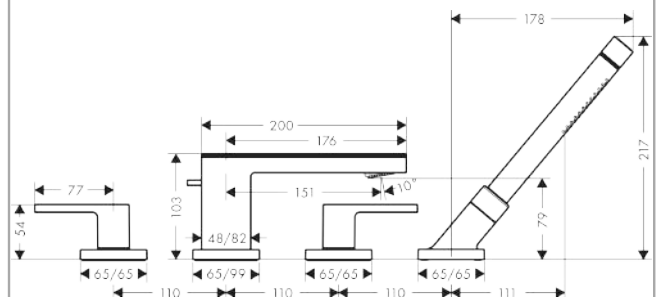

AXOR MyEdition
4-hole rim-mounted bath mixer without plate
 Surfaces: Art. no. : **47432800**

product features

- Consists of: 4-hole rim-mounted bath mixer, baton hand shower, shower holder
- designed to run 2 outlets
- spout 151 mm long
- Spray type mixer: normal spray
- Spray type hand shower: Rain, Mono
- Maximum pull-out length of hand shower: 1.10 m
- Maximum flow rate (at 3 bar): 22 l/min
- Flow rate for bath spout (at 3 bar): 22 l/min
- Flow rate of hand shower (at 3 bar): 16 l/min
- ceramic shut-off cartridges hot/cold 90°
- diverter with automatic resetting
- Noise class: I
- Connection type: basic set
- Min. operating pressure: 1 bar
- Max. operating pressure: 10 bar
- Kiwa UK 1909703

Article Details

Price excl. VAT £ 2,260.40

Technology

Certificates

kiwa

Product image

Scale drawing

AXOR MyEdition
4-hole rim-mounted bath mixer without plate
 Surfaces: Art. no. : **47432800**