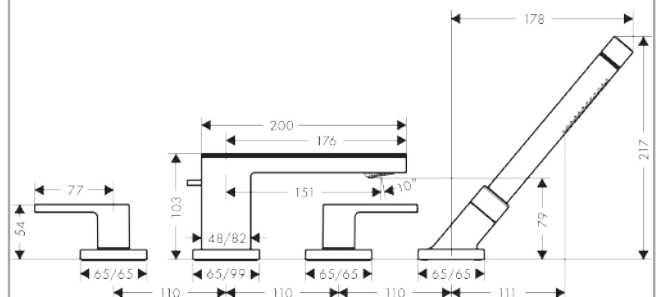

AXOR MyEdition
4-hole rim-mounted bath mixer without plate
 Surfaces: Art. no. : **47432300**

product features

- Consists of: 4-hole rim-mounted bath mixer, baton hand shower, shower holder
- designed to run 2 outlets
- spout 151 mm long
- Spray type mixer: normal spray
- Spray type hand shower: Rain, Mono
- Maximum pull-out length of hand shower: 1.10 m
- Maximum flow rate (at 3 bar): 22 l/min
- Flow rate for bath spout (at 3 bar): 22 l/min
- Flow rate of hand shower (at 3 bar): 16 l/min
- ceramic shut-off cartridges hot/cold 90°
- diverter with automatic resetting
- Noise class: I
- Connection type: basic set
- Min. operating pressure: 1 bar
- Max. operating pressure: 10 bar
- Kiwa UK 1909703

Article Details

Price excl. VAT £ 2,260.40

Technology

Certificates

kiwa

Product image

Scale drawing

AXOR MyEdition
4-hole rim-mounted bath mixer without plate
 Surfaces: Art. no. : **47432300**