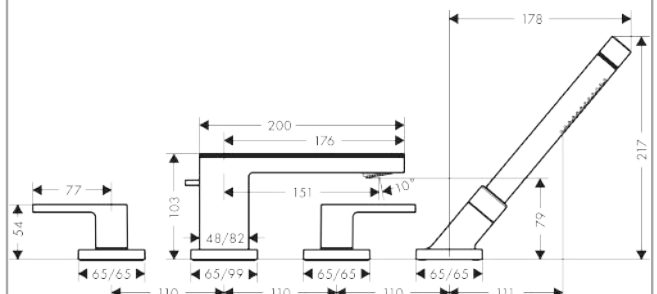

AXOR MyEdition
4-hole rim-mounted bath mixer without plate
Surfaces: Art. no. : **47432260**

product features

- Consists of: 4-hole rim-mounted bath mixer, baton hand shower, shower holder
- designed to run 2 outlets
- spout 151 mm long
- Spray type mixer: normal spray
- Spray type hand shower: Rain, Mono
- Maximum pull-out length of hand shower: 1.10 m
- Maximum flow rate (at 3 bar): 22 l/min
- Flow rate for bath spout (at 3 bar): 22 l/min
- Flow rate of hand shower (at 3 bar): 16 l/min
- ceramic shut-off cartridges hot/cold 90°
- diverter with automatic resetting
- Noise class: I
- Connection type: basic set
- Min. operating pressure: 1 bar
- Max. operating pressure: 10 bar
- Kiwa UK 1909703

Article Details

Price excl. VAT £ 2,260.40

Technology

Certificates

kiwa

Product image

Scale drawing

AXOR MyEdition
4-hole rim-mounted bath mixer without plate
 Surfaces: Art. no. : **47432260**