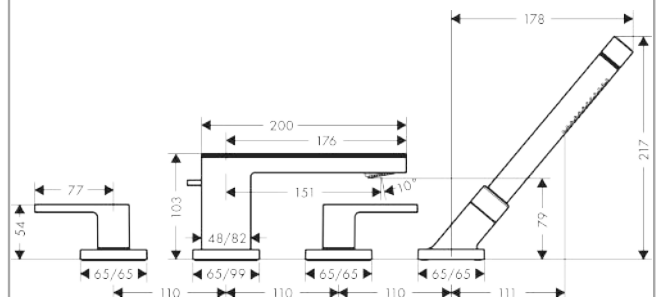

**AXOR MyEdition**  
**4-hole rim-mounted bath mixer without plate**  
 Surfaces: Art. no. : **47432140**

**product features**

- Consists of: 4-hole rim-mounted bath mixer, baton hand shower, shower holder
- designed to run 2 outlets
- spout 151 mm long
- Spray type mixer: normal spray
- Spray type hand shower: Rain, Mono
- Maximum pull-out length of hand shower: 1.10 m
- Maximum flow rate (at 3 bar): 22 l/min
- Flow rate for bath spout (at 3 bar): 22 l/min
- Flow rate of hand shower (at 3 bar): 16 l/min
- ceramic shut-off cartridges hot/cold 90°
- diverter with automatic resetting
- Noise class: I
- Connection type: basic set
- Min. operating pressure: 1 bar
- Max. operating pressure: 10 bar
- Kiwa UK 1909703

**Article Details**

Price excl. VAT £ 2,260.40

**Technology**

**Certificates**

**kiwa**

**Product image**

**Scale drawing**

**AXOR MyEdition**  
**4-hole rim-mounted bath mixer without plate**  
 Surfaces: Art. no. : **47432140**

## Flowchart