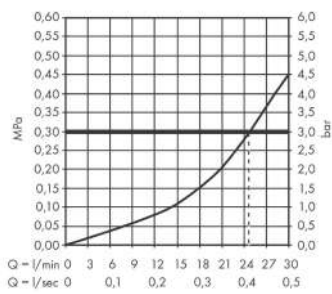

AXOR MyEdition
Bath spout without plate

Surfaces: Art. no. : **47412950**

Flowchart

The consumption was measured in combination with the appropriate fittings (thermosta/mixer/ in-wall valve) to reflect actual application in practice.