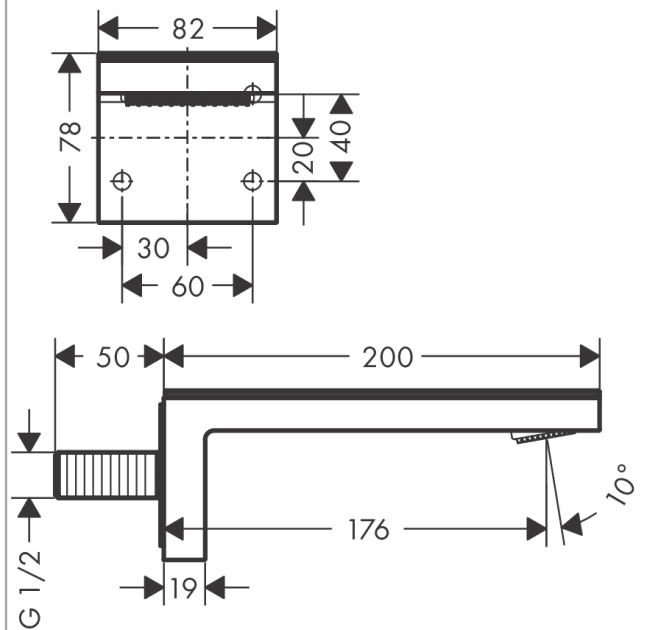

AXOR MyEdition

Bath spout without plate

Surfaces: Art. no. : **47412950**

product features

- exposed installation
- spout 176 mm long
- wall-mounted
- Maximum flow rate (at 3 bar): 24 l/min
- normal spray
- KIWA UK 1911719

Article Details

Price excl. VAT

£ 528.30

Technology

Certificates

kiwa

Product image

Scale drawing

AXOR MyEdition
Bath spout without plate

Surfaces: Art. no. : **47412950**

Flowchart

The consumption was measured in combination with the appropriate fittings (thermosta/mixer/ in-wall valve) to reflect actual application in practice.