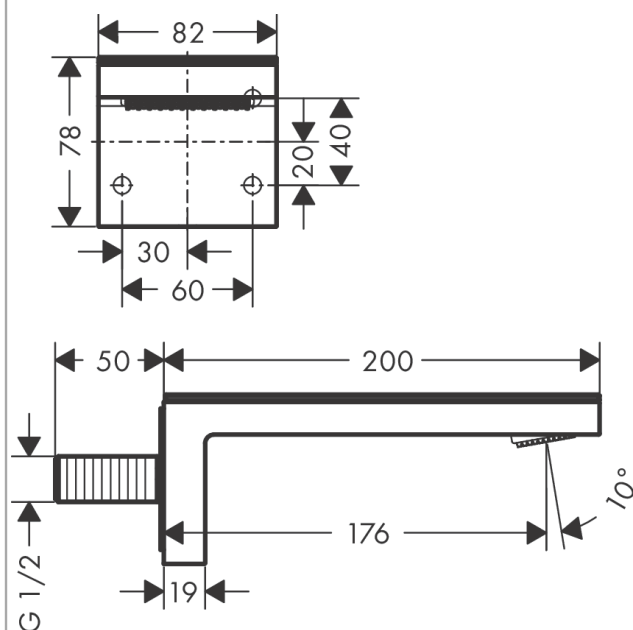

Scale drawing