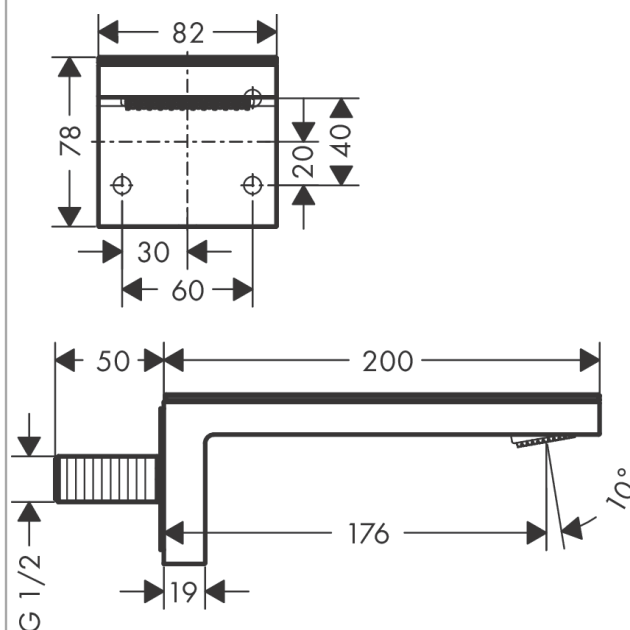

Scale drawing