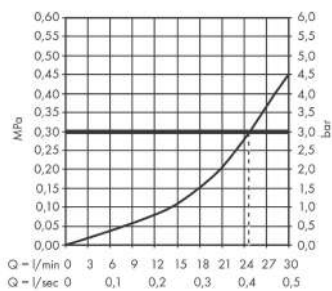

AXOR MyEdition

Bath spout without plate

Surfaces: Art. no. : 47412340

Flowchart

The consumption was measured in combination with the appropriate fittings (thermosta/mixer/ in-wall valve) to reflect actual application in practice.