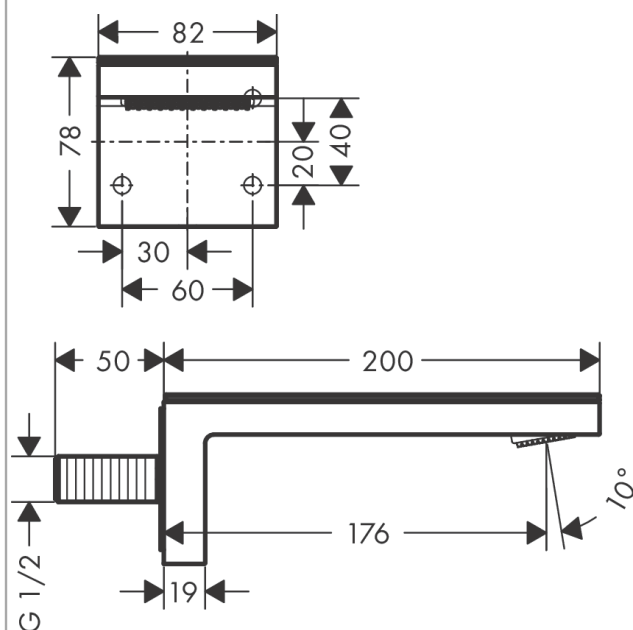

AXOR MyEdition

Bath spout without plate

Surfaces: Art. no. : 47412340

product features

- exposed installation
- spout 176 mm long
- wall-mounted
- Maximum flow rate (at 3 bar): 24 l/min
- normal spray
- KIWA UK 1911719

Article Details

Price excl. VAT

£ 528.30

Technology

Certificates

kiwa

Product image

Scale drawing

AXOR MyEdition

Bath spout without plate

Surfaces: Art. no. : 47412340

Flowchart

The consumption was measured in combination with the appropriate fittings (thermosta/mixer/ in-wall valve) to reflect actual application in practice.