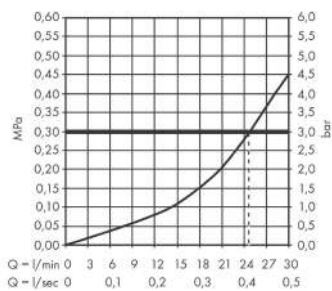

#### Scale drawing

**AXOR MyEdition**  
**Bath spout without plate**

Surfaces: Art. no. : **47412300**

## Flowchart

The consumption was measured in combination with the appropriate fittings (thermosta/mixer/ in-wall valve) to reflect actual application in practice.