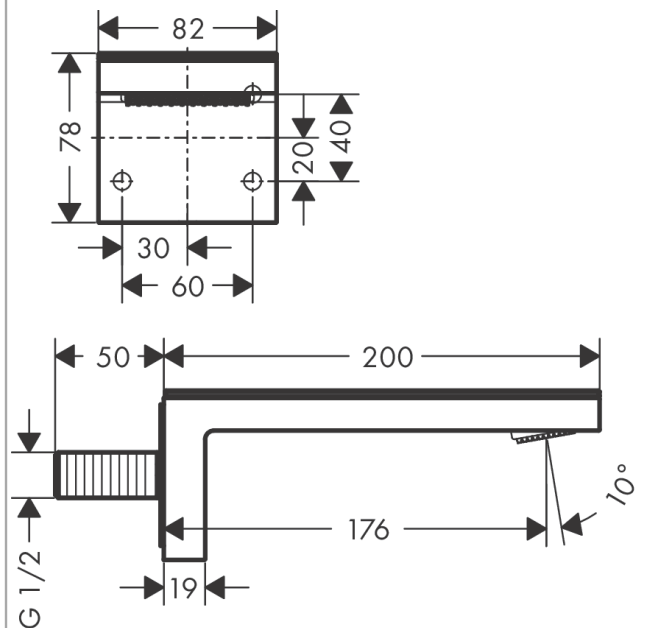

Scale drawing