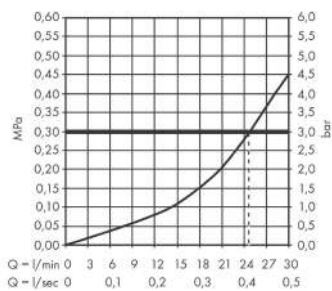

**AXOR MyEdition**  
**Bath spout without plate**

Surfaces: Art. no. : **47412250**

**product features**

- exposed installation
- spout 176 mm long
- wall-mounted
- Maximum flow rate (at 3 bar): 24 l/min
- normal spray
- KIWA UK 1911719

## Flowchart

The consumption was measured in combination with the appropriate fittings (thermosta/mixer/ in-wall valve) to reflect actual application in practice.