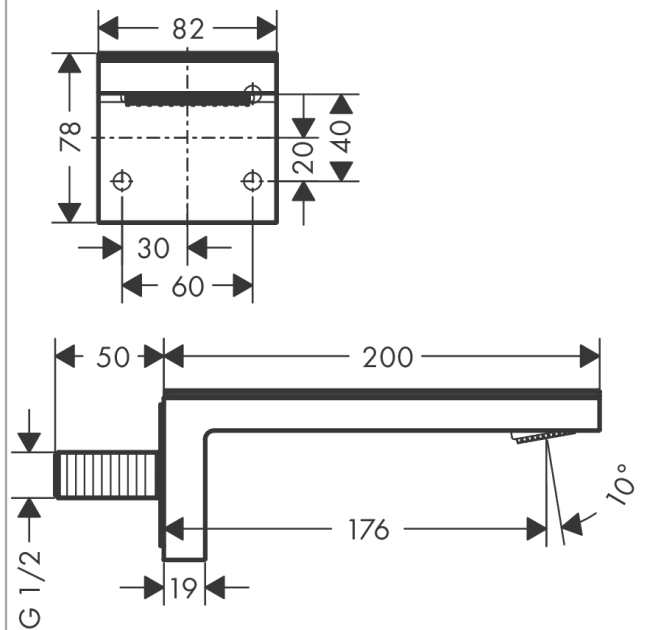

**AXOR MyEdition**  
**Bath spout without plate**

Surfaces: Art. no. : **47412250**

**product features**

- exposed installation
- spout 176 mm long
- wall-mounted
- Maximum flow rate (at 3 bar): 24 l/min
- normal spray
- KIWA UK 1911719

**Article Details**

Price excl. VAT £ 528.30

**Technology**

**Certificates**

**kiwa**

**Product image**

**Scale drawing**

**AXOR MyEdition**  
**Bath spout without plate**

Surfaces: Art. no. : **47412250**

## Flowchart

The consumption was measured in combination with the appropriate fittings (thermosta/mixer/ in-wall valve) to reflect actual application in practice.