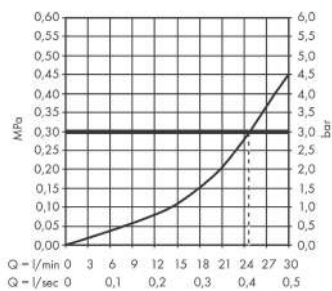

AXOR MyEdition
Bath spout without plate

Surfaces: Art. no. : **47412140**

Flowchart

The consumption was measured in combination with the appropriate fittings (thermosta/mixer/ in-wall valve) to reflect actual application in practice.