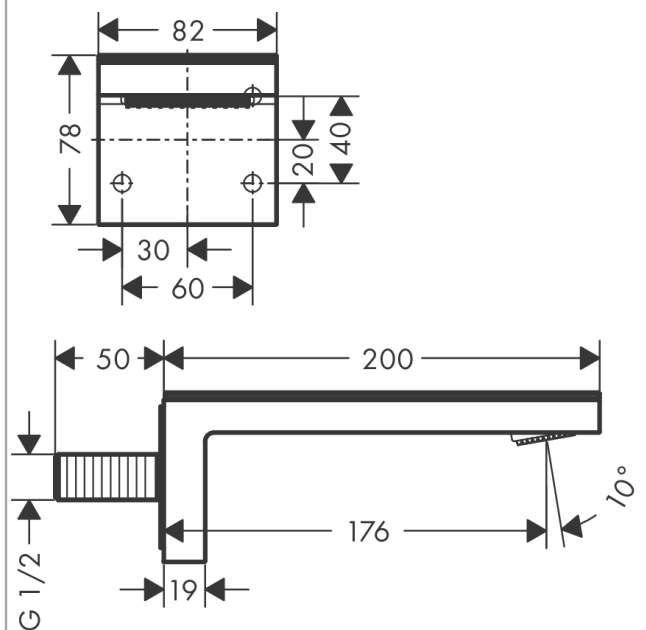

**AXOR MyEdition
Bath spout without plate**

Surfaces: Art. no. : **47412140**

product features

- exposed installation
- spout 176 mm long
- wall-mounted
- Maximum flow rate (at 3 bar): 24 l/min
- normal spray
- KIWA UK 1911719

Article Details

Price excl. VAT

£ 528.30

Technology

Certificates

kiwa

Product image

Scale drawing

AXOR MyEdition
Bath spout without plate

Surfaces: Art. no. : **47412140**

Flowchart

The consumption was measured in combination with the appropriate fittings (thermosta/mixer/ in-wall valve) to reflect actual application in practice.