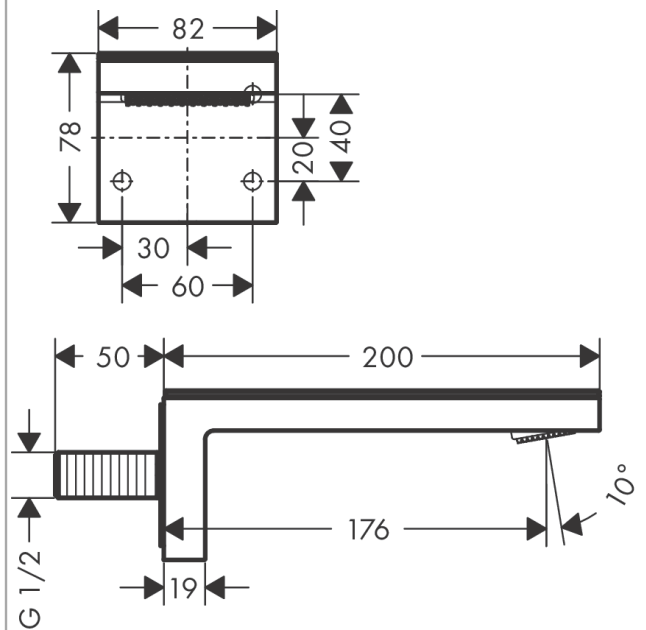

#### product features

- exposed installation
- spout 176 mm long
- wall-mounted
- Maximum flow rate (at 3 bar): 24 l/min
- normal spray
- KIWA UK 1911719

#### Scale drawing

**AXOR MyEdition**  
**Bath spout without plate**

Surfaces: Art. no. : **47412130**

**Flowchart**

The consumption was measured in combination with the appropriate fittings (thermosta/mixer/ in-wall valve) to reflect actual application in practice.