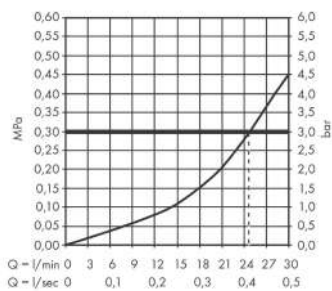

#### Scale drawing

**AXOR MyEdition**  
**Bath spout without plate**

Surfaces: Art. no. : **47412130**

**Flowchart**

The consumption was measured in combination with the appropriate fittings (thermosta/mixer/ in-wall valve) to reflect actual application in practice.