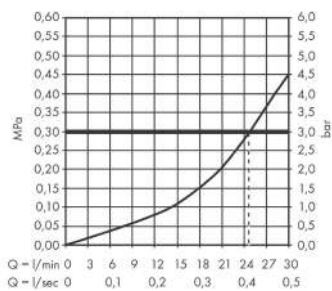

#### Scale drawing

**AXOR MyEdition**  
**Bath spout without plate**

Surfaces: Art. no. : **47412020**

**Flowchart**

The consumption was measured in combination with the appropriate fittings (thermosta/mixer/ in-wall valve) to reflect actual application in practice.