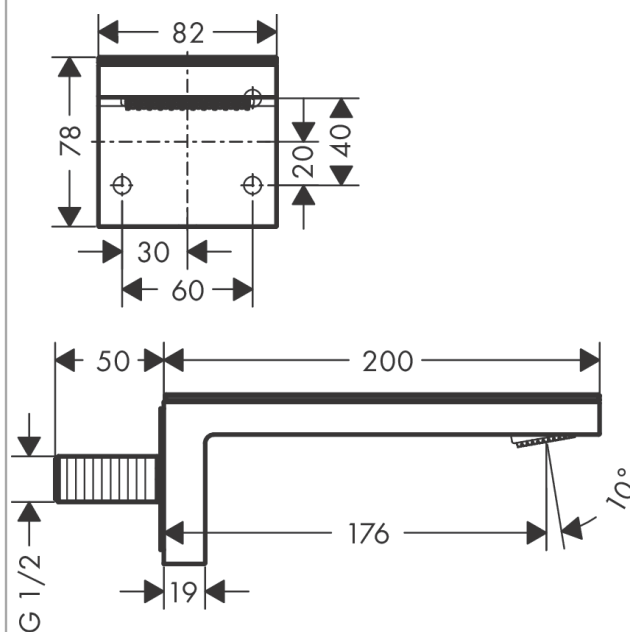

Scale drawing