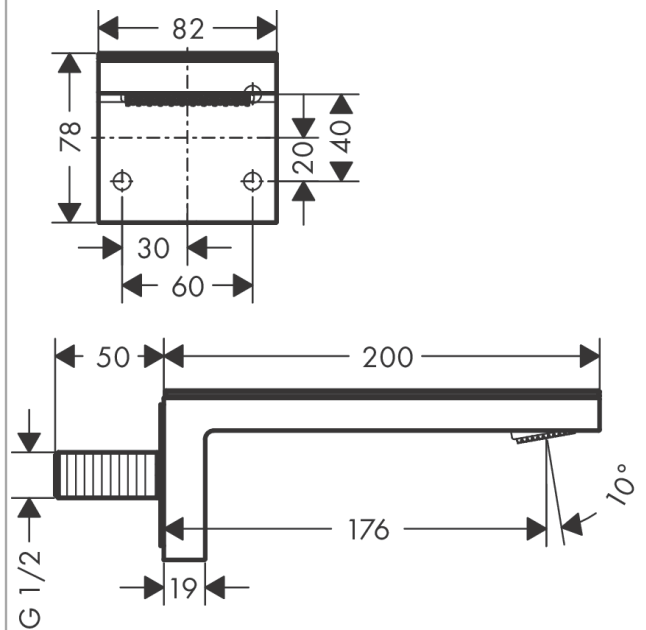

Scale drawing