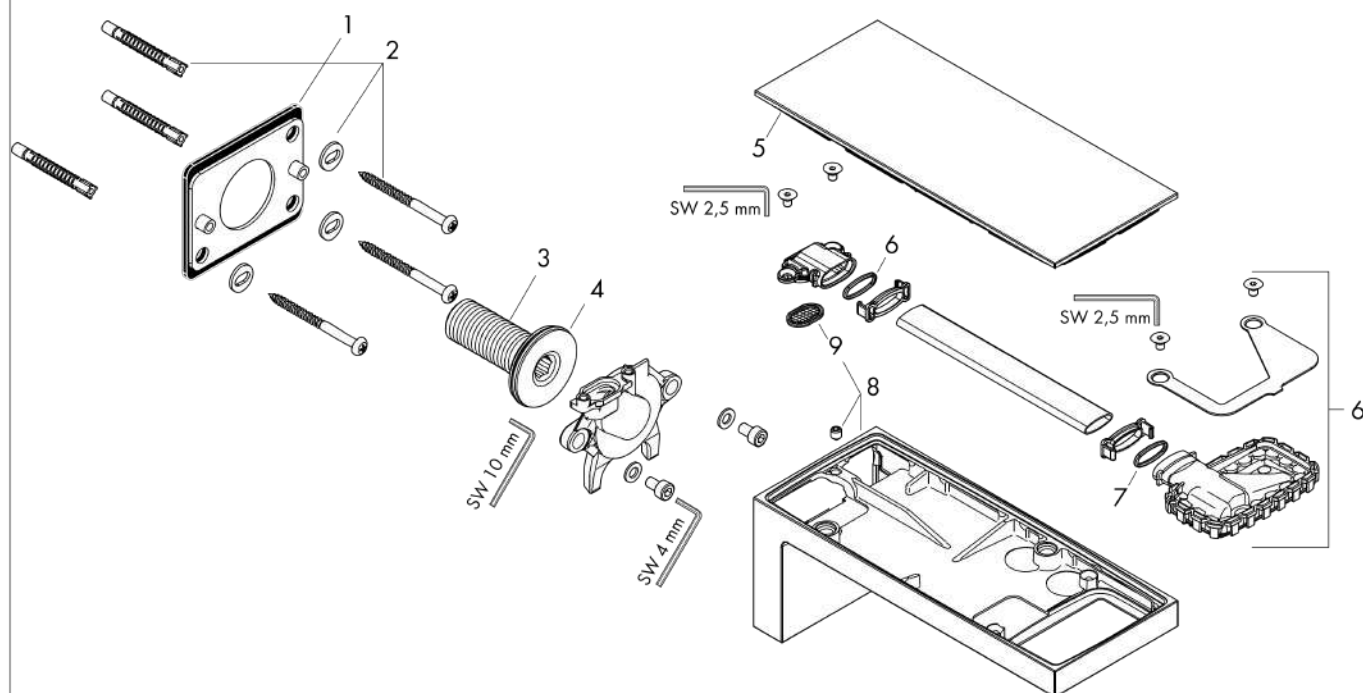

AXOR MyEdition

Bath spout

Surfaces: Art. no. : 47410000

Exploded Drawing

Year of production: >10/18

AXOR MyEdition

Bath spout

Surfaces: Art. no. : **47410000**

Spare part list

Year of production: >10/18

Pos.		Art. no.	Price	PU
1	null	93925000	-	1
2	mounting set	96179000	-	1
3	connecting thread G½	93387000	-	1
4	O-ring 36x2	98156000	-	1
5	cover	47900000	-	1
6	spray former	93376000	-	1
7	O-ring 13x1,5	98475000	-	1
8	spout 200 mm	93375000	-	1
9	filter packing	93378000	-	1
a	cover	47903000	-	1
b	cover	47906000	-	1
c	cover	47909000	-	1
d	cover	47913000	-	1
e	cover	47916000	-	1