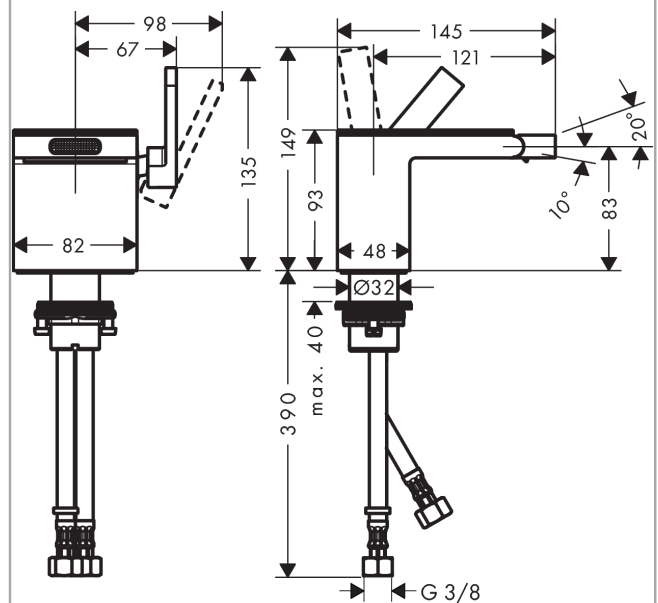

#### product features

- Consists of: single lever bidet mixer, waste set
- spout 121 mm long
- spout height: 83 mm
- with fixed spout
- swivel joint enables directional spray
- Spray pattern: normal spray
- Maximum flow rate (at 3 bar): 5 l/min
- Min. operating pressure: 1 bar
- Max. operating pressure: 10 bar
- Ceramic cartridge
- Maximum temperature can be adjusted on installation
- isolated water conduction - without contact with nickel and lead
- push-open waste set G 1¼
- #" hose connections
- Kiwa UK 1904711

#### Scale drawing

**AXOR MyEdition**  
**Single lever bidet mixer with push-open waste without plate**  
Surfaces: Art. no. : **47212950**