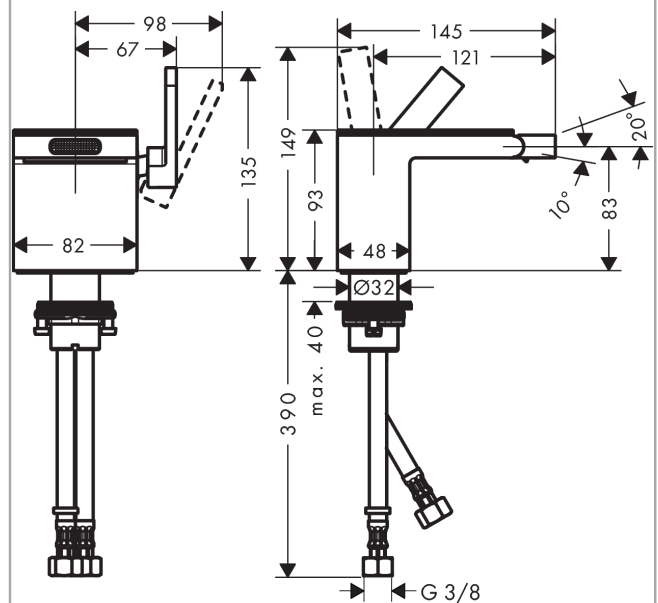

AXOR MyEdition

Single lever bidet mixer with push-open waste without plate

Surfaces: Art. no. : 47212820

product features

- Consists of: single lever bidet mixer, waste set
- spout 121 mm long
- spout height: 83 mm
- with fixed spout
- swivel joint enables directional spray
- Spray pattern: normal spray
- Maximum flow rate (at 3 bar): 5 l/min
- Min. operating pressure: 1 bar
- Max. operating pressure: 10 bar
- Ceramic cartridge
- Maximum temperature can be adjusted on installation
- isolated water conduction - without contact with nickel and lead
- push-open waste set G 1¼
- #" hose connections
- Kiwa UK 1904711

Article Details

Price excl. VAT

£ 1,203.80

Technology

Certificates

kiwa

Product image

Scale drawing

AXOR MyEdition
Single lever bidet mixer with push-open waste without plate
Surfaces: Art. no. : **47212820**

Flowchart