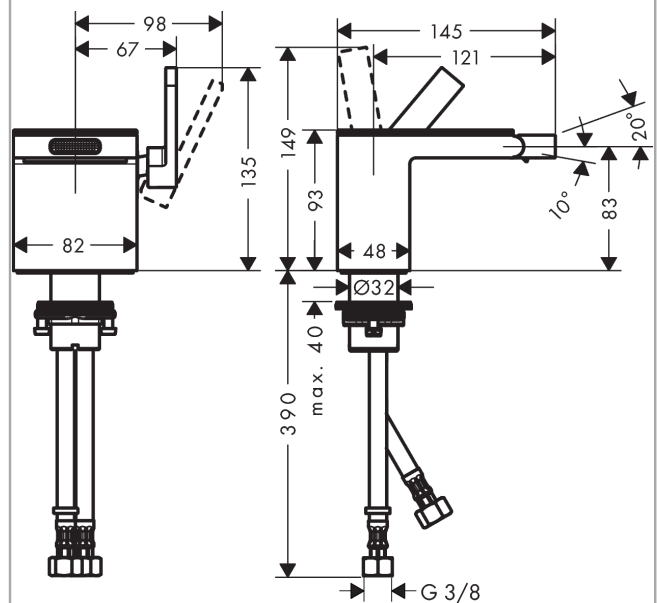

#### product features

- Consists of: single lever bidet mixer, waste set
- spout 121 mm long
- spout height: 83 mm
- with fixed spout
- swivel joint enables directional spray
- Spray pattern: normal spray
- Maximum flow rate (at 3 bar): 5 l/min
- Min. operating pressure: 1 bar
- Max. operating pressure: 10 bar
- Ceramic cartridge
- Maximum temperature can be adjusted on installation
- isolated water conduction - without contact with nickel and lead
- push-open waste set G 1¼
- #" hose connections
- Kiwa UK 1904711

#### Scale drawing

**AXOR MyEdition**  
**Single lever bidet mixer with push-open waste without plate**  
Surfaces: Art. no. : **47212800**