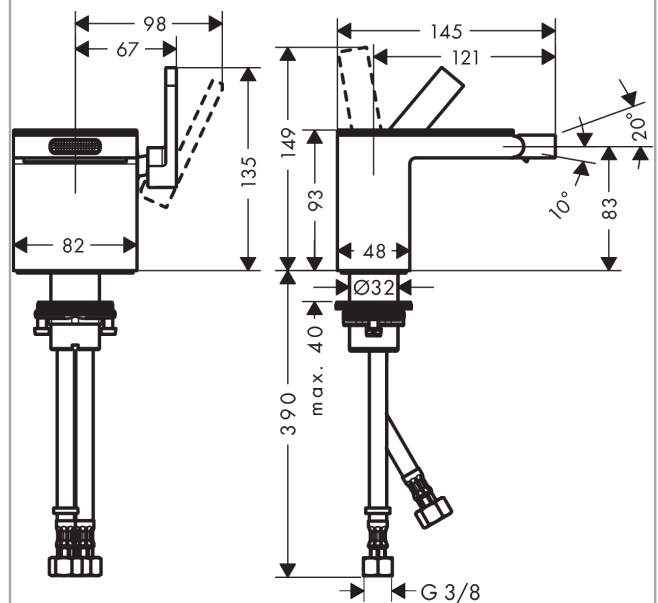

AXOR MyEdition

Single lever bidet mixer with push-open waste without plate

Surfaces: Art. no. : 47212340

product features

- Consists of: single lever bidet mixer, waste set
- spout 121 mm long
- spout height: 83 mm
- with fixed spout
- swivel joint enables directional spray
- Spray pattern: normal spray
- Maximum flow rate (at 3 bar): 5 l/min
- Min. operating pressure: 1 bar
- Max. operating pressure: 10 bar
- Ceramic cartridge
- Maximum temperature can be adjusted on installation
- isolated water conduction - without contact with nickel and lead
- push-open waste set G 1¼
- #" hose connections
- Kiwa UK 1904711

Article Details

Price excl. VAT

£ 1,203.80

Technology

Certificates

kiwa

Product image

Scale drawing

AXOR MyEdition
Single lever bidet mixer with push-open waste without plate
Surfaces: Art. no. : **47212340**

Flowchart