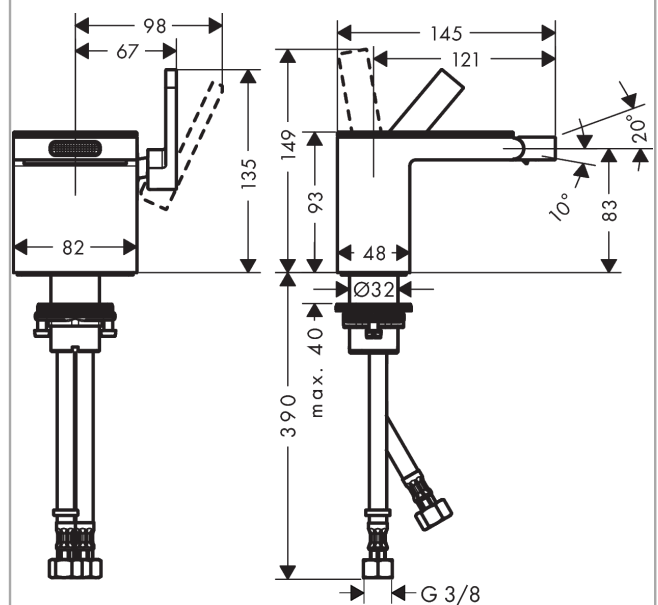

AXOR MyEdition

Single lever bidet mixer with push-open waste without plate

Surfaces: Art. no. : 47212330

product features

- Consists of: single lever bidet mixer, waste set
- spout 121 mm long
- spout height: 83 mm
- with fixed spout
- swivel joint enables directional spray
- Spray pattern: normal spray
- Maximum flow rate (at 3 bar): 5 l/min
- Min. operating pressure: 1 bar
- Max. operating pressure: 10 bar
- Ceramic cartridge
- Maximum temperature can be adjusted on installation
- isolated water conduction - without contact with nickel and lead
- push-open waste set G 1¼
- #" hose connections
- Kiwa UK 1904711

Article Details

Price excl. VAT

£ 1,203.80

Technology

Certificates

kiwa

Product image

Scale drawing

AXOR MyEdition
Single lever bidet mixer with push-open waste without plate
Surfaces: Art. no. : **47212330**

Flowchart