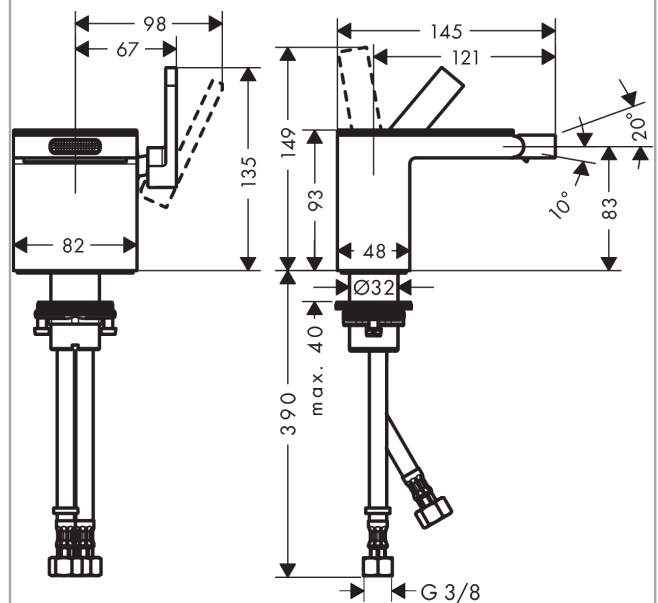

#### product features

- Consists of: single lever bidet mixer, waste set
- spout 121 mm long
- spout height: 83 mm
- with fixed spout
- swivel joint enables directional spray
- Spray pattern: normal spray
- Maximum flow rate (at 3 bar): 5 l/min
- Min. operating pressure: 1 bar
- Max. operating pressure: 10 bar
- Ceramic cartridge
- Maximum temperature can be adjusted on installation
- isolated water conduction - without contact with nickel and lead
- push-open waste set G 1¼
- #" hose connections
- Kiwa UK 1904711

#### Scale drawing

**AXOR MyEdition**  
**Single lever bidet mixer with push-open waste without plate**  
Surfaces: Art. no. : **47212310**