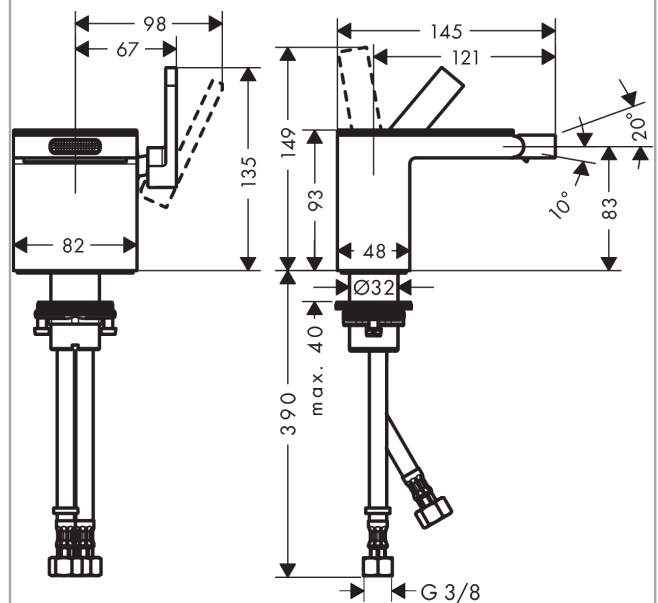

AXOR MyEdition

Single lever bidet mixer with push-open waste without plate

Surfaces: Art. no. : 47212300

product features

- Consists of: single lever bidet mixer, waste set
- spout 121 mm long
- spout height: 83 mm
- with fixed spout
- swivel joint enables directional spray
- Spray pattern: normal spray
- Maximum flow rate (at 3 bar): 5 l/min
- Min. operating pressure: 1 bar
- Max. operating pressure: 10 bar
- Ceramic cartridge
- Maximum temperature can be adjusted on installation
- isolated water conduction - without contact with nickel and lead
- push-open waste set G 1¼
- #" hose connections
- Kiwa UK 1904711

Article Details

Price excl. VAT

£ 1,203.80

Technology

Certificates

kiwa

Product image

Scale drawing

AXOR MyEdition
Single lever bidet mixer with push-open waste without plate
Surfaces: Art. no. : **47212300**

Flowchart