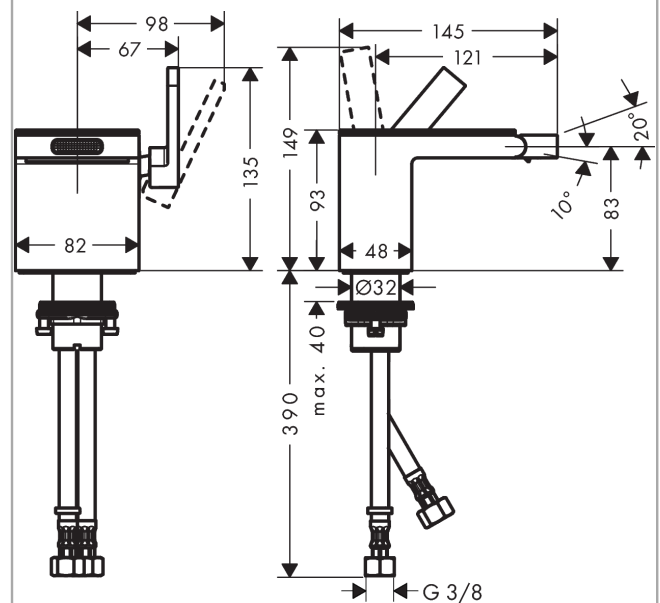

AXOR MyEdition

Single lever bidet mixer with push-open waste without plate

Surfaces: Art. no. : 47212140

product features

- Consists of: single lever bidet mixer, waste set
- spout 121 mm long
- spout height: 83 mm
- with fixed spout
- swivel joint enables directional spray
- Spray pattern: normal spray
- Maximum flow rate (at 3 bar): 5 l/min
- Min. operating pressure: 1 bar
- Max. operating pressure: 10 bar
- Ceramic cartridge
- Maximum temperature can be adjusted on installation
- isolated water conduction - without contact with nickel and lead
- push-open waste set G 1¼
- #" hose connections
- Kiwa UK 1904711

Article Details

Price excl. VAT

£ 1,203.80

Technology

Certificates

kiwa

Product image

Scale drawing

AXOR MyEdition
Single lever bidet mixer with push-open waste without plate
Surfaces: Art. no. : **47212140**

Flowchart