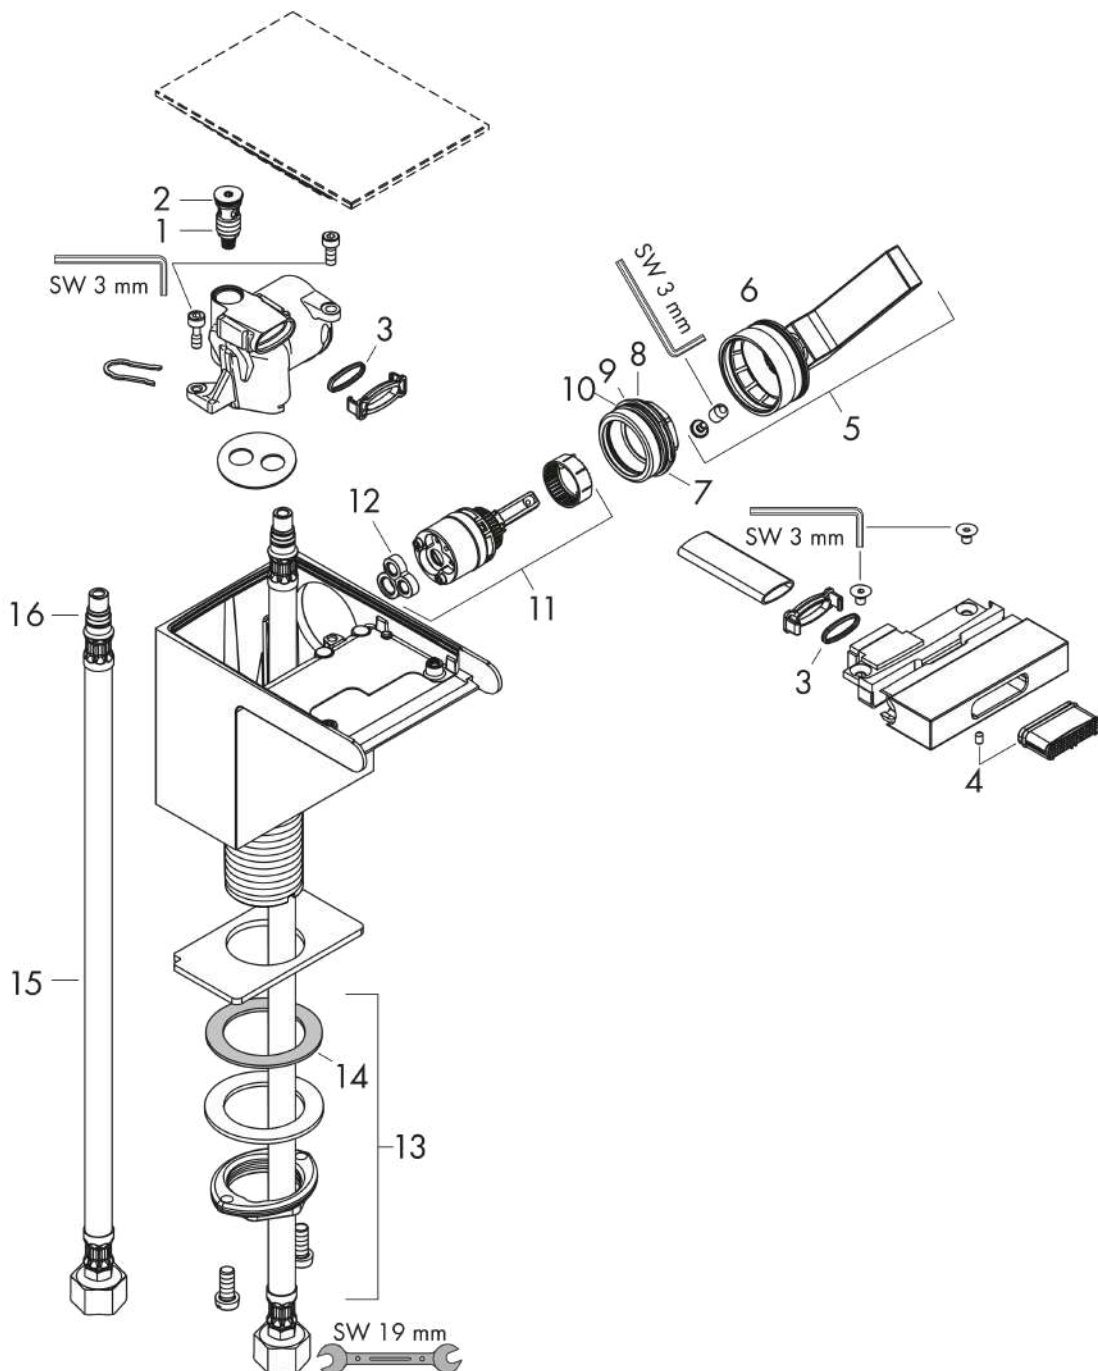

AXOR MyEdition

Single lever bidet mixer with push-open waste without plate

Surfaces: Art. no. : **47212000**

product features

- Consists of: single lever bidet mixer, waste set
- spout 121 mm long
- spout height: 83 mm
- with fixed spout
- swivel joint enables directional spray
- Spray pattern: normal spray
- Maximum flow rate (at 3 bar): 5 l/min
- Min. operating pressure: 1 bar
- Max. operating pressure: 10 bar
- Ceramic cartridge
- Maximum temperature can be adjusted on installation
- isolated water conduction - without contact with nickel and lead
- push-open waste set G 1¼
- #" hose connections
- Kiwa UK 1904711

AXOR MyEdition
Single lever bidet mixer with push-open waste without plate
Surfaces: Art. no. : **47212000**

Flowchart

AXOR MyEdition
Single lever bidet mixer with push-open waste without plate
 Surfaces: Art. no. : 47212000

Exploded Drawing

Year of production: >10/18

AXOR MyEdition
Single lever bidet mixer with push-open waste without plate
 Surfaces: Art. no. : **47212000**

Spare part list

Year of production: >10/18

Pos.		Art. no.	Price	PU
1	service unit	93384000	-	1
2	O-ring 8x1,75	97827000	-	1
3	O-ring 13x1,5	98475000	-	1
4	spray former	93382000	-	1
5	handle	93386000	-	1
6	O-ring 33x1,5	98164000	-	1
7	nut	92926000	-	1
8	O-ring 30x1,5	98433000	-	1
9	O-ring 29x2	98391000	-	1
10	O-ring 25x1,5	98146000	-	1
11	cartridge, assy	92900000	-	1
12	seal	93383000	-	1
13	fixing set (Ø 32)	13961000	-	1
14	lever collar	97548000	-	1
15	connection hose 450 mm M8x0,75 G3/8	97206000	-	1
16	O-ring 7x1,5	98422000	-	1
a	push-open waste set	51300000	-	1
b	cover	47908000	-	1
c	cover	47911000	-	1
d	cover	47915000	-	1
e	cover	47918000	-	1
f	fixation extension 35 mm	13898000	-	1
g	service unit	93384007	-	1