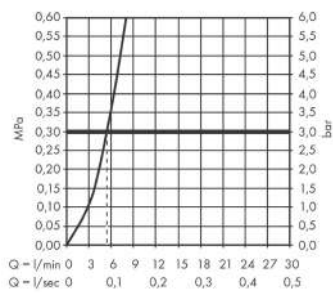

AXOR MyEdition
Single lever bidet mixer with push-open waste without plate
Surfaces: Art. no. : **47212000**

Flowchart