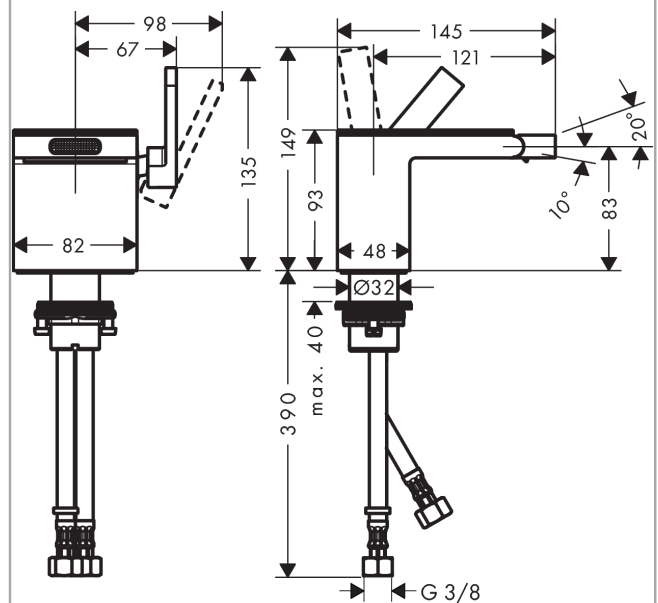

AXOR MyEdition

Single lever bidet mixer with push-open waste without plate

Surfaces: Art. no. : **47212000**

product features

- Consists of: single lever bidet mixer, waste set
- spout 121 mm long
- spout height: 83 mm
- with fixed spout
- swivel joint enables directional spray
- Spray pattern: normal spray
- Maximum flow rate (at 3 bar): 5 l/min
- Min. operating pressure: 1 bar
- Max. operating pressure: 10 bar
- Ceramic cartridge
- Maximum temperature can be adjusted on installation
- isolated water conduction - without contact with nickel and lead
- push-open waste set G 1¼
- #" hose connections
- Kiwa UK 1904711

AXOR MyEdition
Single lever bidet mixer with push-open waste without plate
Surfaces: Art. no. : **47212000**

Flowchart

AXOR MyEdition
Single lever bidet mixer with push-open waste without plate
 Surfaces: Art. no. : 47212000

Exploded Drawing

Year of production: >10/18

AXOR MyEdition
Single lever bidet mixer with push-open waste without plate
 Surfaces: Art. no. : **47212000**

Spare part list

Year of production: >10/18

Pos.		Art. no.	Price	PU
1	service unit	93384000	-	1
2	O-ring 8x1,75	97827000	-	1
3	O-ring 13x1,5	98475000	-	1
4	spray former	93382000	-	1
5	handle	93386000	-	1
6	O-ring 33x1,5	98164000	-	1
7	nut	92926000	-	1
8	O-ring 30x1,5	98433000	-	1
9	O-ring 29x2	98391000	-	1
10	O-ring 25x1,5	98146000	-	1
11	cartridge, assy	92900000	-	1
12	seal	93383000	-	1
13	fixing set (Ø 32)	13961000	-	1
14	lever collar	97548000	-	1
15	connection hose 450 mm M8x0,75 G3/8	97206000	-	1
16	O-ring 7x1,5	98422000	-	1
a	push-open waste set	51300000	-	1
b	cover	47908000	-	1
c	cover	47911000	-	1
d	cover	47915000	-	1
e	cover	47918000	-	1
f	fixation extension 35 mm	13898000	-	1
g	service unit	93384007	-	1