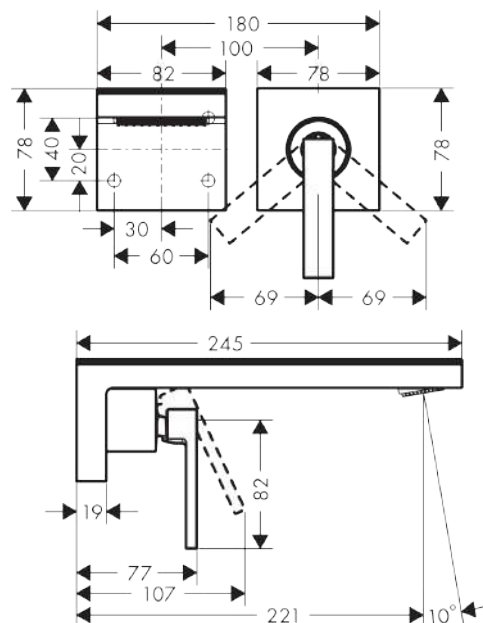

### product features

- Consists of: single lever basin mixer for concealed installation, waste set
- spout 221 mm long
- wall-mounted
- Spray pattern: PowderRain
- Maximum flow rate (at 3 bar): 5 l/min
- Min. operating pressure: 1 bar
- Max. operating pressure: 10 bar
- Ceramic cartridge
- with isolated water conduction - without contact with nickel and lead
- non-closing waste set
- handle can be positioned on the right or left, depending on the basic set installation
- QuickClean technology for easy limescale removal
- Kiwa UK 1909702

### Scale drawing