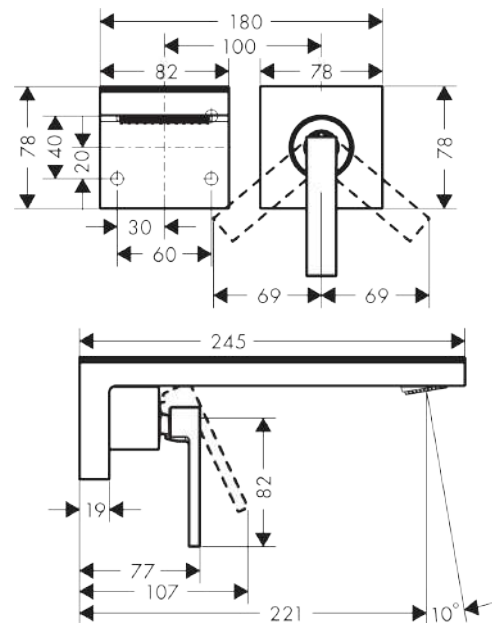

AXOR MyEdition

Single lever basin mixer for concealed installation wall-mounted with spout 221 mm without plate

Surfaces: Art. no. : 47062310

product features

- Consists of: single lever basin mixer for concealed installation, waste set
- spout 221 mm long
- wall-mounted
- Spray pattern: PowderRain
- Maximum flow rate (at 3 bar): 5 l/min
- Min. operating pressure: 1 bar
- Max. operating pressure: 10 bar
- Ceramic cartridge
- with isolated water conduction - without contact with nickel and lead
- non-closing waste set
- handle can be positioned on the right or left, depending on the basic set installation
- QuickClean technology for easy limescale removal
- Kiwa UK 1909702

AXOR MyEdition

Single lever basin mixer for concealed installation wall-mounted with spout 221 mm without plate

Surfaces: Art. no. : 47062310

Flowchart