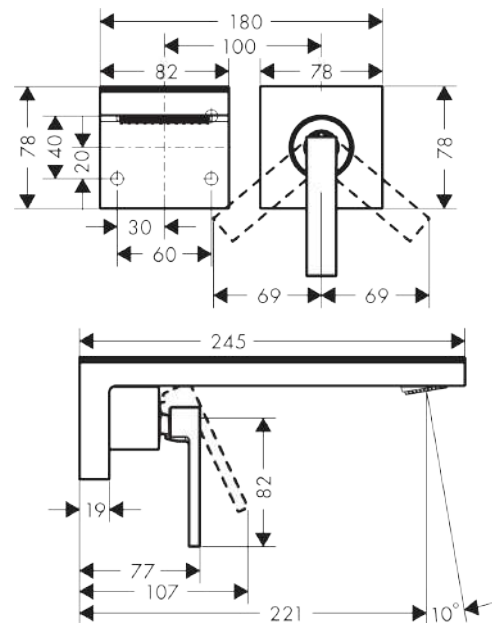

### product features

- Consists of: single lever basin mixer for concealed installation, waste set
- spout 221 mm long
- wall-mounted
- Spray pattern: PowderRain
- Maximum flow rate (at 3 bar): 5 l/min
- Min. operating pressure: 1 bar
- Max. operating pressure: 10 bar
- Ceramic cartridge
- with isolated water conduction - without contact with nickel and lead
- non-closing waste set
- handle can be positioned on the right or left, depending on the basic set installation
- QuickClean technology for easy limescale removal
- Kiwa UK 1909702

### Scale drawing