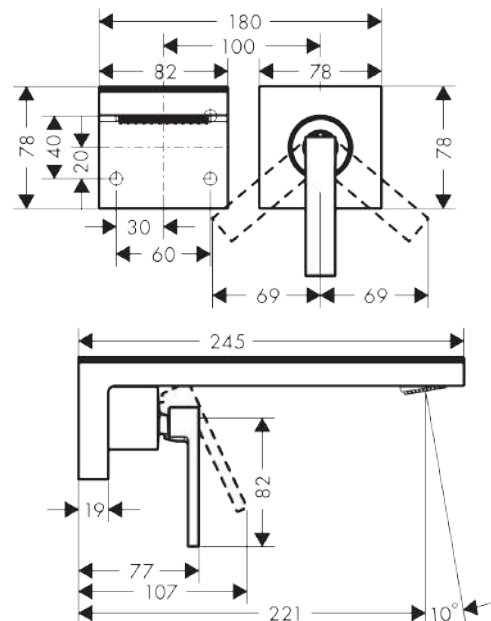

### product features

- Consists of: single lever basin mixer for concealed installation, waste set
- spout 221 mm long
- wall-mounted
- Spray pattern: PowderRain
- Maximum flow rate (at 3 bar): 5 l/min
- Min. operating pressure: 1 bar
- Max. operating pressure: 10 bar
- Ceramic cartridge
- with isolated water conduction - without contact with nickel and lead
- non-closing waste set
- handle can be positioned on the right or left, depending on the basic set installation
- QuickClean technology for easy limescale removal
- Kiwa UK 1909702

### Scale drawing