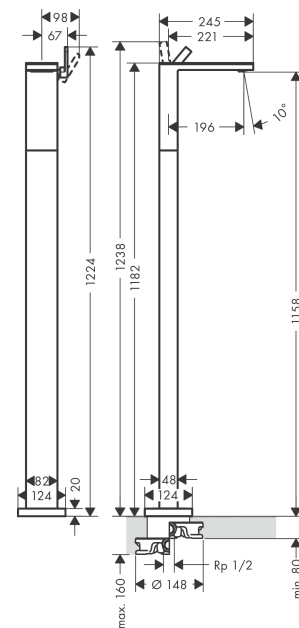

AXOR MyEdition

Single lever basin mixer floor-standing with push-open waste without plate

Surfaces: Art. no. : 47042990

product features

- Consists of: single lever basin mixer, waste set
- spout 196 mm long
- spout height: 1158 mm
- floor standing
- Spray pattern: PowderRain
- Maximum flow rate (at 3 bar): 5 l/min
- Min. operating pressure: 1 bar
- Max. operating pressure: 10 bar
- Ceramic cartridge
- with isolated water conduction - without contact with nickel and lead
- push-open waste set G 1¼
- QuickClean technology for easy limescale removal
- Kiwa UK 1904713

Article Details

Price excl. VAT

£ 2,380.70

Technology

Certificates

kiwa

Product image

Scale drawing

AXOR MyEdition
Single lever basin mixer floor-standing with push-open waste without plate
Surfaces: Art. no. : **47042990**

Flowchart