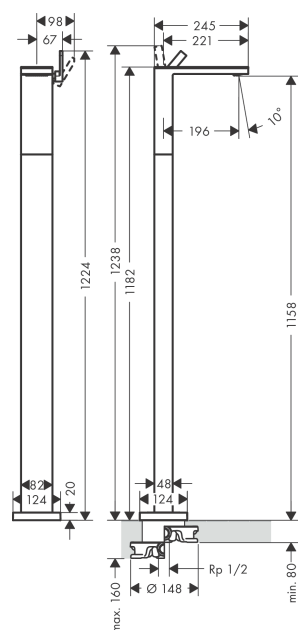

AXOR MyEdition
Single lever basin mixer floor-standing with push-open waste without plate
 Surfaces: Art. no. : **47042950**

product features

- Consists of: single lever basin mixer, waste set
- spout 196 mm long
- spout height: 1158 mm
- floor standing
- Spray pattern: PowderRain
- Maximum flow rate (at 3 bar): 5 l/min
- Min. operating pressure: 1 bar
- Max. operating pressure: 10 bar
- Ceramic cartridge
- with isolated water conduction - without contact with nickel and lead
- push-open waste set G 1¼
- QuickClean technology for easy limescale removal
- Kiwa UK 1904713

Article Details

Price excl. VAT £ 2,380.70

Technology

Certificates

kiwa

Product image

Scale drawing

AXOR MyEdition
Single lever basin mixer floor-standing with push-open waste without plate
Surfaces: Art. no. : **47042950**

Flowchart