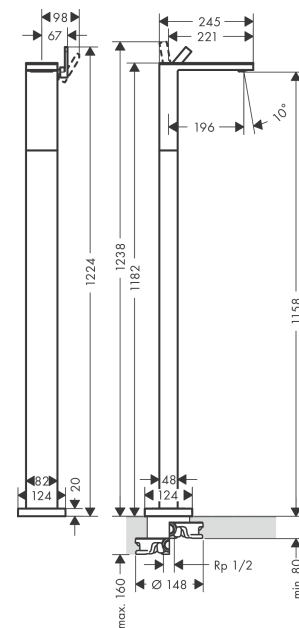

AXOR MyEdition

Single lever basin mixer floor-standing with push-open waste without plate

Surfaces: Art. no. : 47042930

product features

- Consists of: single lever basin mixer, waste set
- spout 196 mm long
- spout height: 1158 mm
- floor standing
- Spray pattern: PowderRain
- Maximum flow rate (at 3 bar): 5 l/min
- Min. operating pressure: 1 bar
- Max. operating pressure: 10 bar
- Ceramic cartridge
- with isolated water conduction - without contact with nickel and lead
- push-open waste set G 1¼
- QuickClean technology for easy limescale removal
- Kiwa UK 1904713

Article Details

Price excl. VAT

£ 2,380.70

Technology

Certificates

kiwa

Product image

Scale drawing

AXOR MyEdition
Single lever basin mixer floor-standing with push-open waste without plate
Surfaces: Art. no. : **47042930**

Flowchart