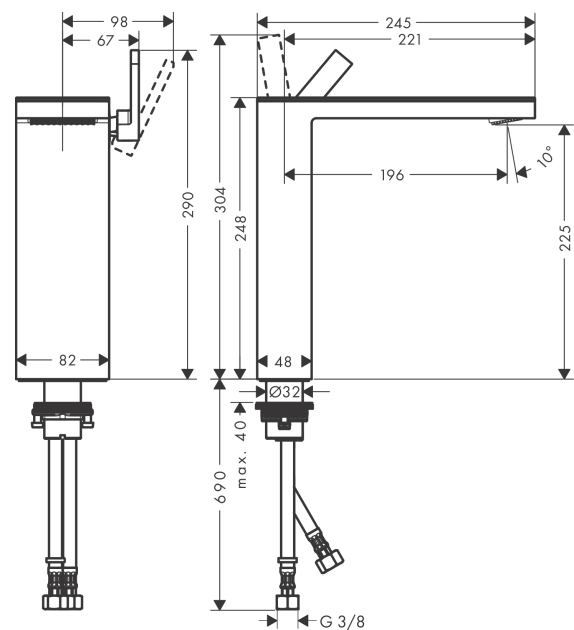

AXOR MyEdition
Single lever basin mixer 230 with push-open waste without plate
 Surfaces: Art. no. : **47022990**

product features

- Consists of: single lever basin mixer, waste set
- ComfortZone 230 provides space for greater freedom of movement
- spout 196 mm long
- spout height: 225 mm
- free-standing installation
- Spray pattern: PowderRain
- Maximum flow rate (at 3 bar): 5 l/min
- Min. operating pressure: 1 bar
- Max. operating pressure: 10 bar
- Ceramic cartridge
- with isolated water conduction - without contact with nickel and lead
- push-open waste set G 1¼
- QuickClean technology for easy limescale removal
- top-side at the spout (generally suitable for wash bowls)
- Kiwa UK 1905701

Article Details

Price excl. VAT

£ 1,123.50

Technology

Certificates

kiwa

Product image

Scale drawing

AXOR MyEdition
Single lever basin mixer 230 with push-open waste without plate
Surfaces: Art. no. : **47022990**

Flowchart